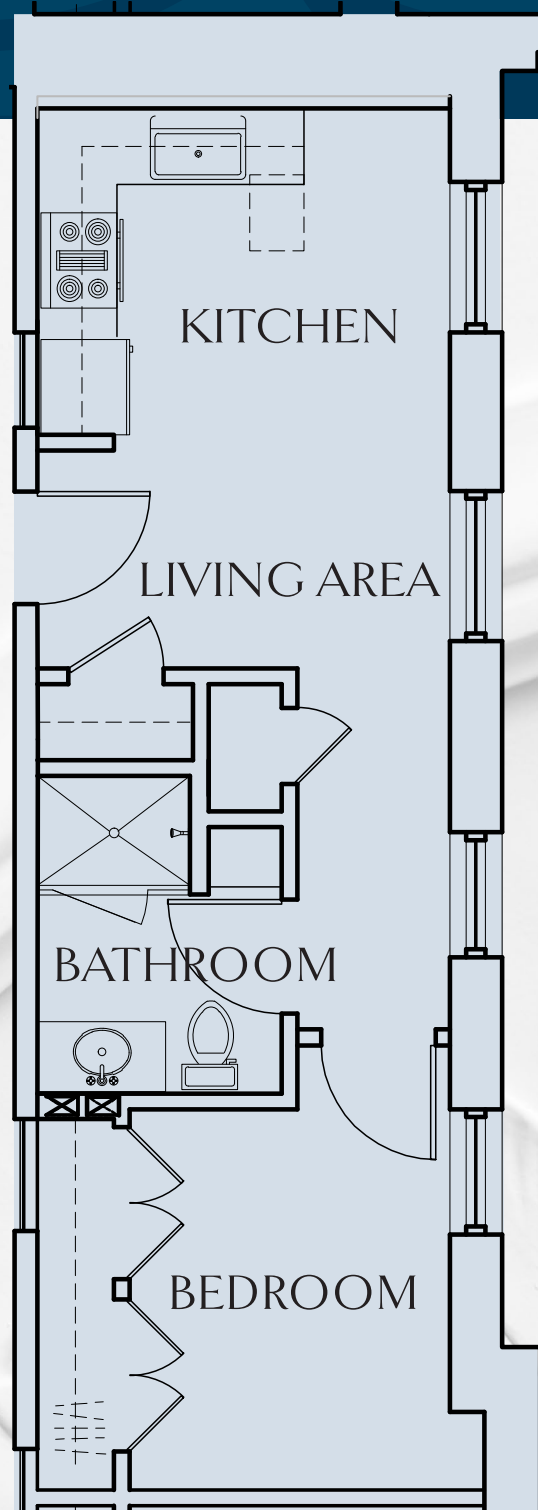

Floor Plan for Residence 25

The Residences at
ADAMS HOUSE

THE RESIDENCES AT ADAMS HOUSE

1168 Highland Avenue • Fall River MA 02720

508.812.9142

ResidencesAtAdamsHouse.com