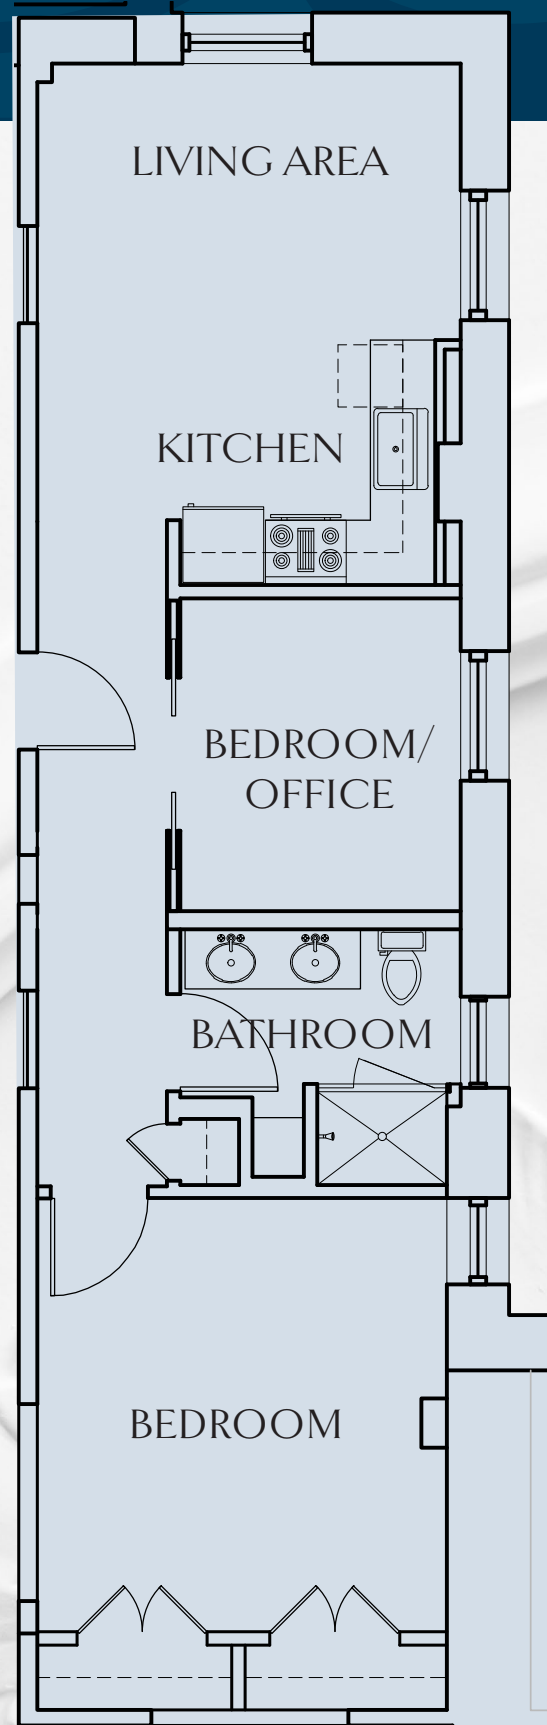

Floor Plan for Residence 21

The Residences at
ADAMS HOUSE

THE RESIDENCES AT ADAMS HOUSE

1168 Highland Avenue • Fall River MA 02720

508.812.9142

ResidencesAtAdamsHouse.com